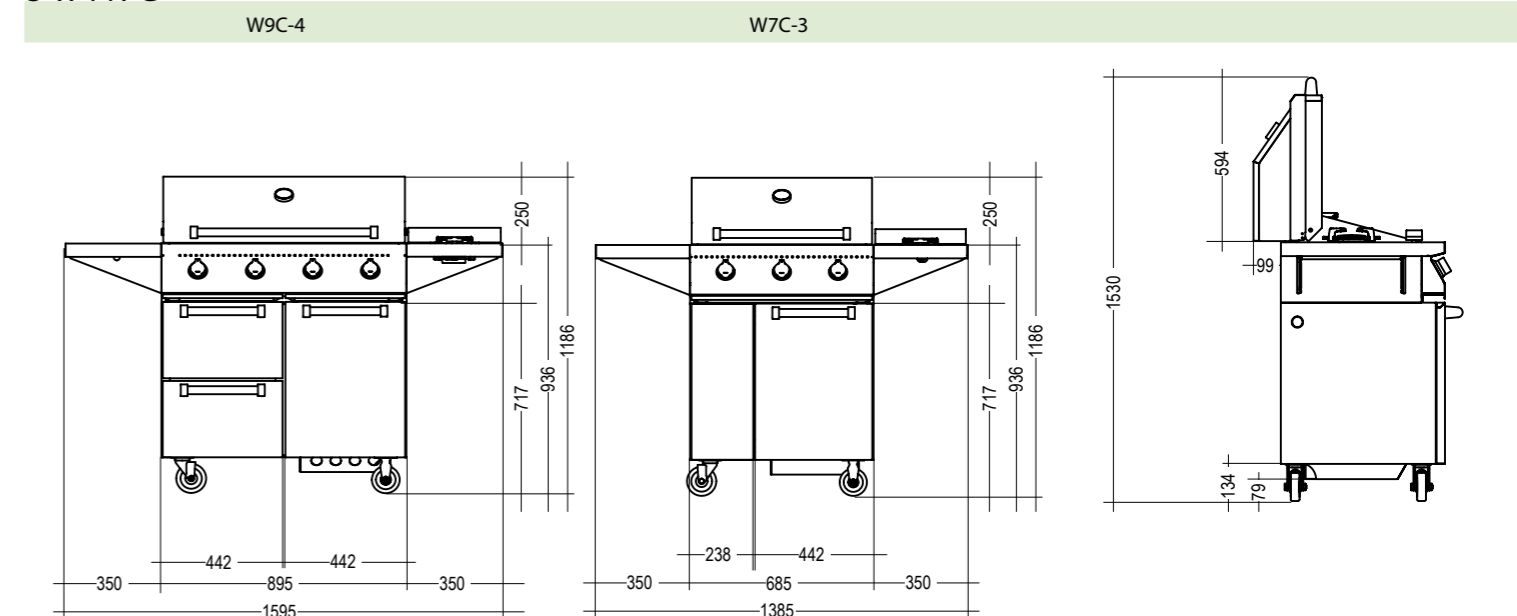

DATOS TÉCNICOS

	I9C-4	I7C-2	I9-4	W9C-4	W7C-3	W9-4G	W7-3G
power tot kW	25	12	25	25	19	25	19
cooking surface dm2	36	6,2 kW	36	36	27	36	27
bbq burners 6,2 kW	4	2	4	4	3	4	3
side burner kW	no	no	no	3	3	no	no
burners	no	no	no	no	no	no	no
griddles	3	1	3	3	2	3	2
plates	1	1	1	1	1	1	1
heat spreaders	4/ceramic	2/ceramic	4/ceramic	3/s.steel	2/s.steel	3/s.steel	2/s.steel
base	2 insulated drawers, 1 door	1 drawer, 1 door	no	2 drawers, 1 door	2 drawers	no	no
lid	telescopic	telescopic	telescopic	s.steel double skin with thermometer	s.steel double skin with thermometer	s.steel double skin with thermometer	s.steel double skin with thermometer
rotisserie	no	no	no	on demand	on demand	on demand	on demand

DIMENSIONES

GREEN

GREEN TOP

SWING

SWING TOP

W9-4 W7-3 W5-2

W9-4T W7-3T

W9-4G W7-3G

GENESI

G9BS-4C G7BS-3C

G9C-6W G7C-BGE

G12C-P / G12C-L2 G9C-P G9S-L2 / G9S-L1G

G7C-P G7S-P / G7S-L2 G7FR-O G7FR-D

www.steel-cucine.com

STEEL SRL
via dell'Agricoltura, 21
41012 Carpi (mo) - Italy
VAT n. IT02612880365
t. +39 059645180
e. steel@steel-cucine.com