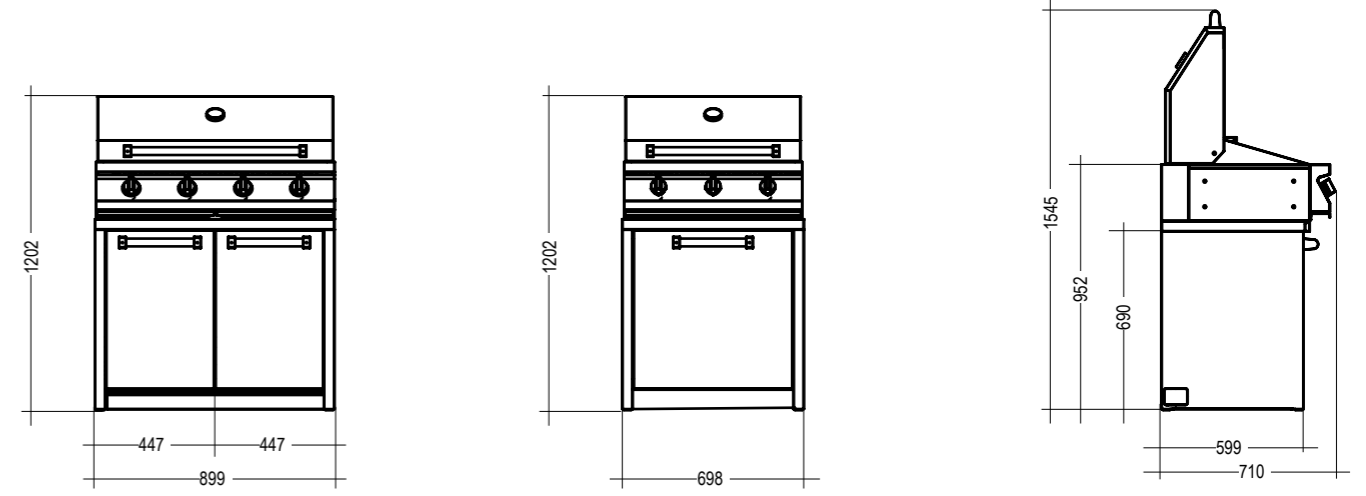

GENESI

G9BS-4C   G7BS-3C